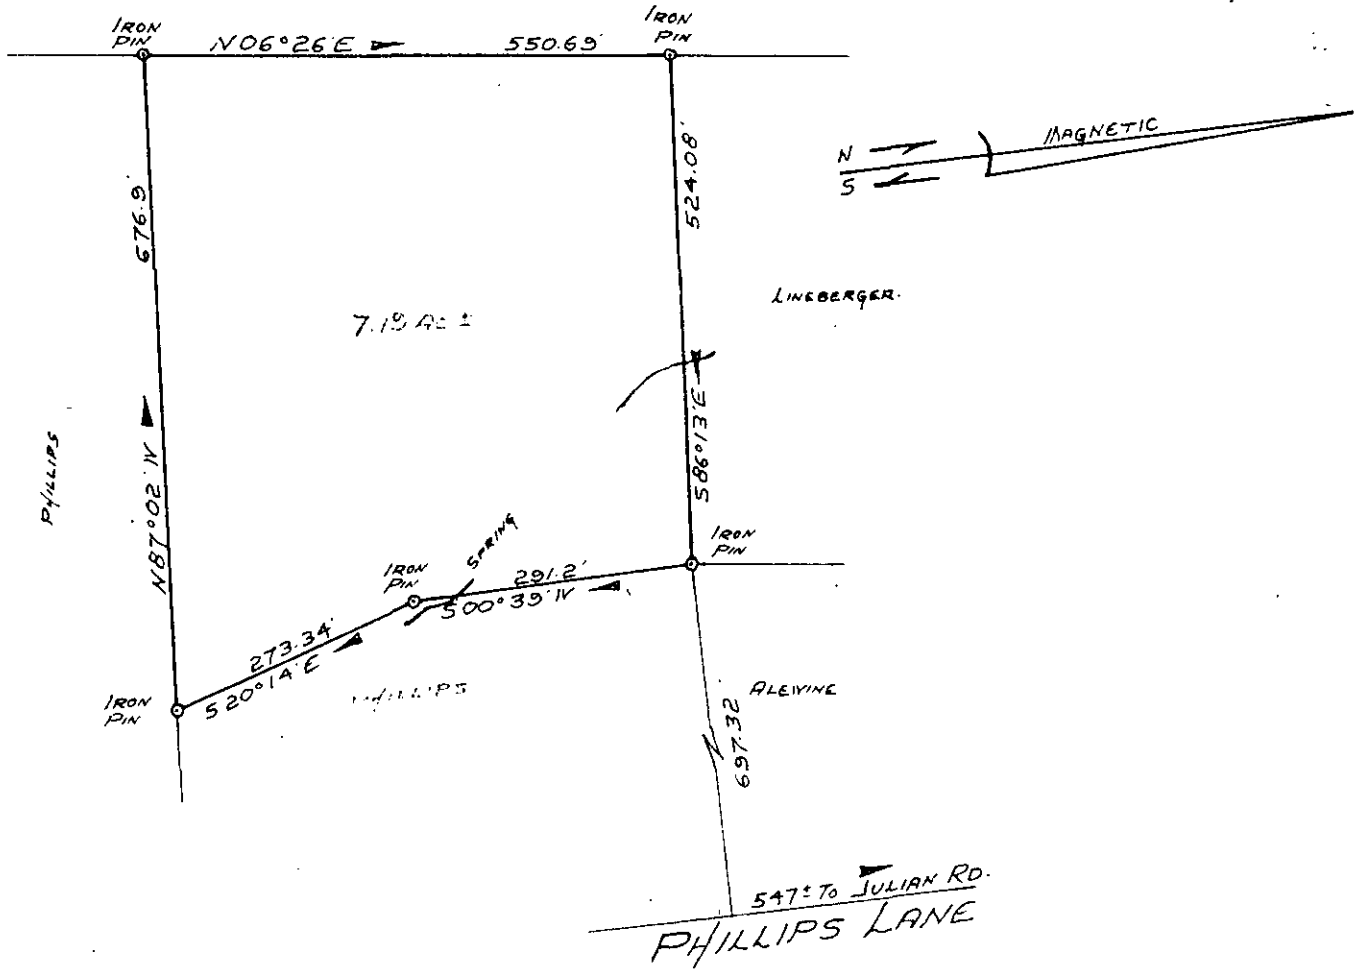

DONALD D. GREER.

SURVEY FOR  
**LARRY LINEBERGER**  
 NEAR GREENVILLE, SOUTH CAROLINA  
 SCALE 1"=200' Nov 21, 1977

FILED  
 GREENVILLE CO. S. C.  
 JAN 6 4 41 PM '78  
 DONNIE S. TANKERSLEY  
 R.H.C.

20383

9 0 3 2 0 0 1 2 E

1.00 M

JAN 6 1978

✓ 6-6-45

MICROFILMED

SOUTH CAROLINA  
 REGISTERED  
 SURVEYED BY  
 RICHARD WOOTEN LAND SURVEYING  
 SURVEYOR  
 S.C. REG. NO. 4678